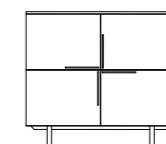

SQ01A
 L 1920 P 535 H 670
 W 75 5/8" D 21 1/8" H 26 3/8"
SQ01B
 L 2560 P 535 H 670
 W 100 6/8" D 21 1/8" H 26 3/8"

SQ05
 L 1600 P 535 H 660
 W 63" D 21 1/8" H 26"

SQ02A
 L 1920 P 513 H 495 + 240
 W 75 5/8" D 20 2/8" H 19 4/8" + 9 4/8"
SQ02B
 L 2560 P 513 H 495 + 240
 W 100 6/8" D 20 2/8" H 19 4/8" + 9 4/8"

SQ06
 L 1920 P 535 H 580
 W 75 5/8" D 21 1/8" H 22 7/8"

SQ03
 L 1920 P 535 H 660
 W 75 5/8" D 21 1/8" H 26"

SQ07
 L 1920 P 535 H 500
 W 75 5/8" D 21 1/8" H 19 5/8"

SQ04
 L 1920 P 535 H 660
 W 75 5/8" D 21 1/8" H 26"

SQ08
 L 1280 P 542 H 1144
 W 50 3/8" D 21 3/8" H 45"

THE WAY YOU ARE
Square sideboards
preview

MisuraEmme SpA
via IV Novembre, 72
22066 Mariano C.se (Como) Italy
tel. +39 031 754111
fax +39 031 744437
info@misuraemme.it
www.misuraemme.it